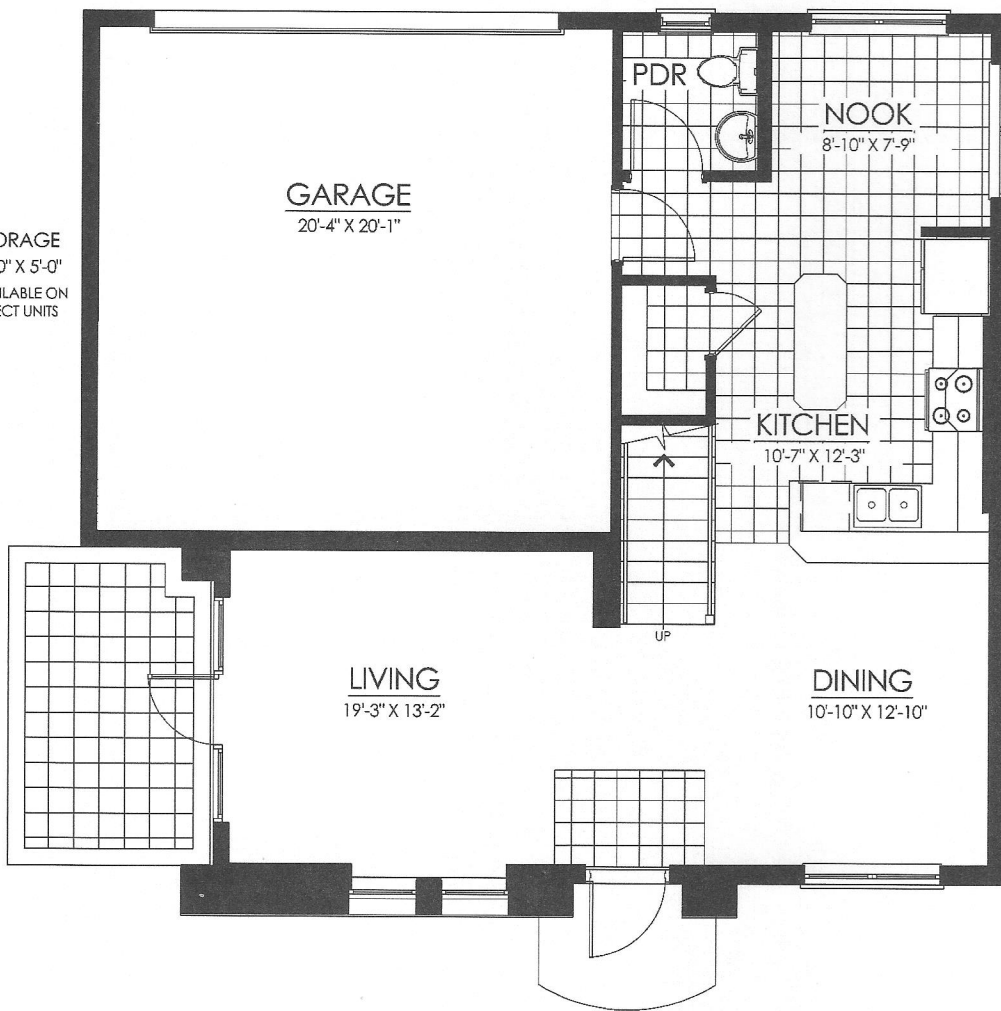

SECOND FLOOR

CASITA
CAPISTRANO

LIVING AREA: 1,776 SQ. FT.

GROUND FLOOR