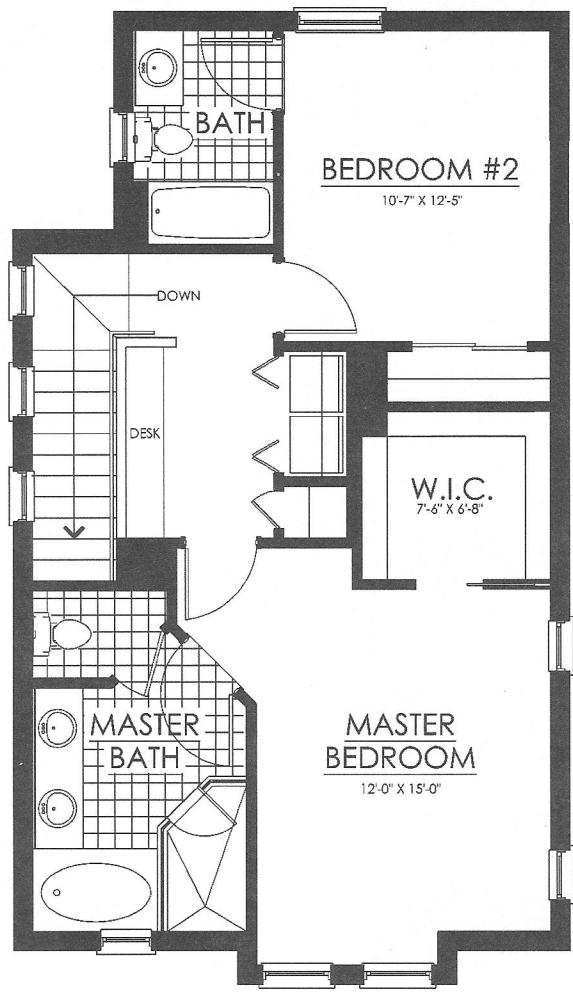

STORAGE
10'-0" X 5'-0"
AVAILABLE ON SELECT UNITS

GROUND FLOOR

SECOND FLOOR

CASITA
CARMEL

LIVING AREA: 1,531 SQ. FT.