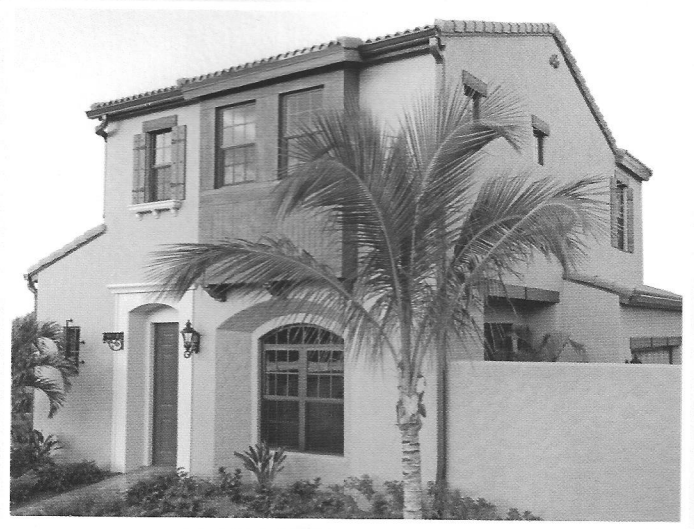

STORAGE
10'-0" X 5'-0"
AVAILABLE ON SELECT UNITS

GROUND FLOOR

SECOND FLOOR

CASITA
CARMEL

LIVING AREA: 1,531 SQ. FT.