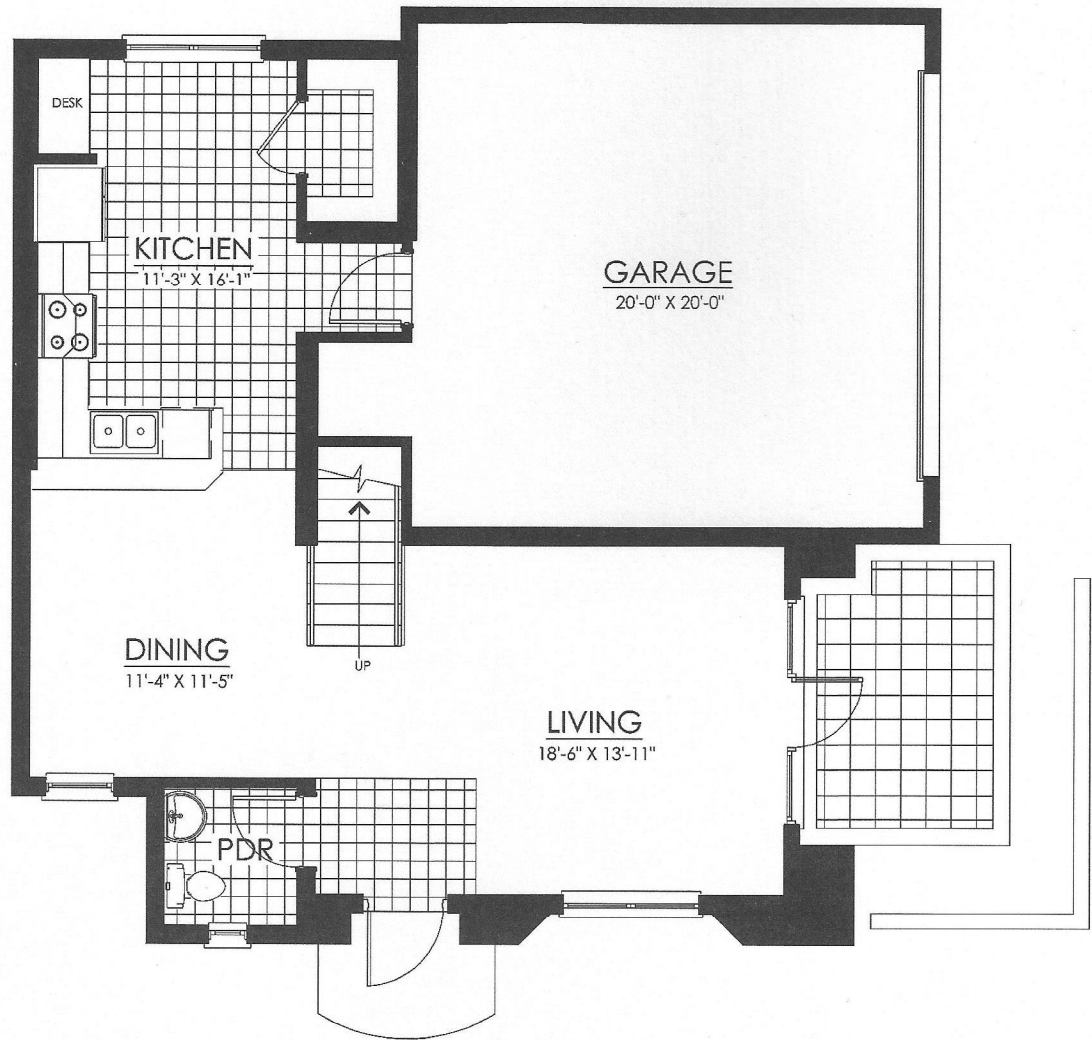

SECOND FLOOR

CASITA
CORDOVA

LIVING AREA: 1,531 SQ. FT.

STORAGE
10'-0" X 5'-0"
AVAILABLE ON SELECT UNITS

GROUND FLOOR

CASITA
CORDOVA

LIVING AREA: 1,531 SQ. FT.