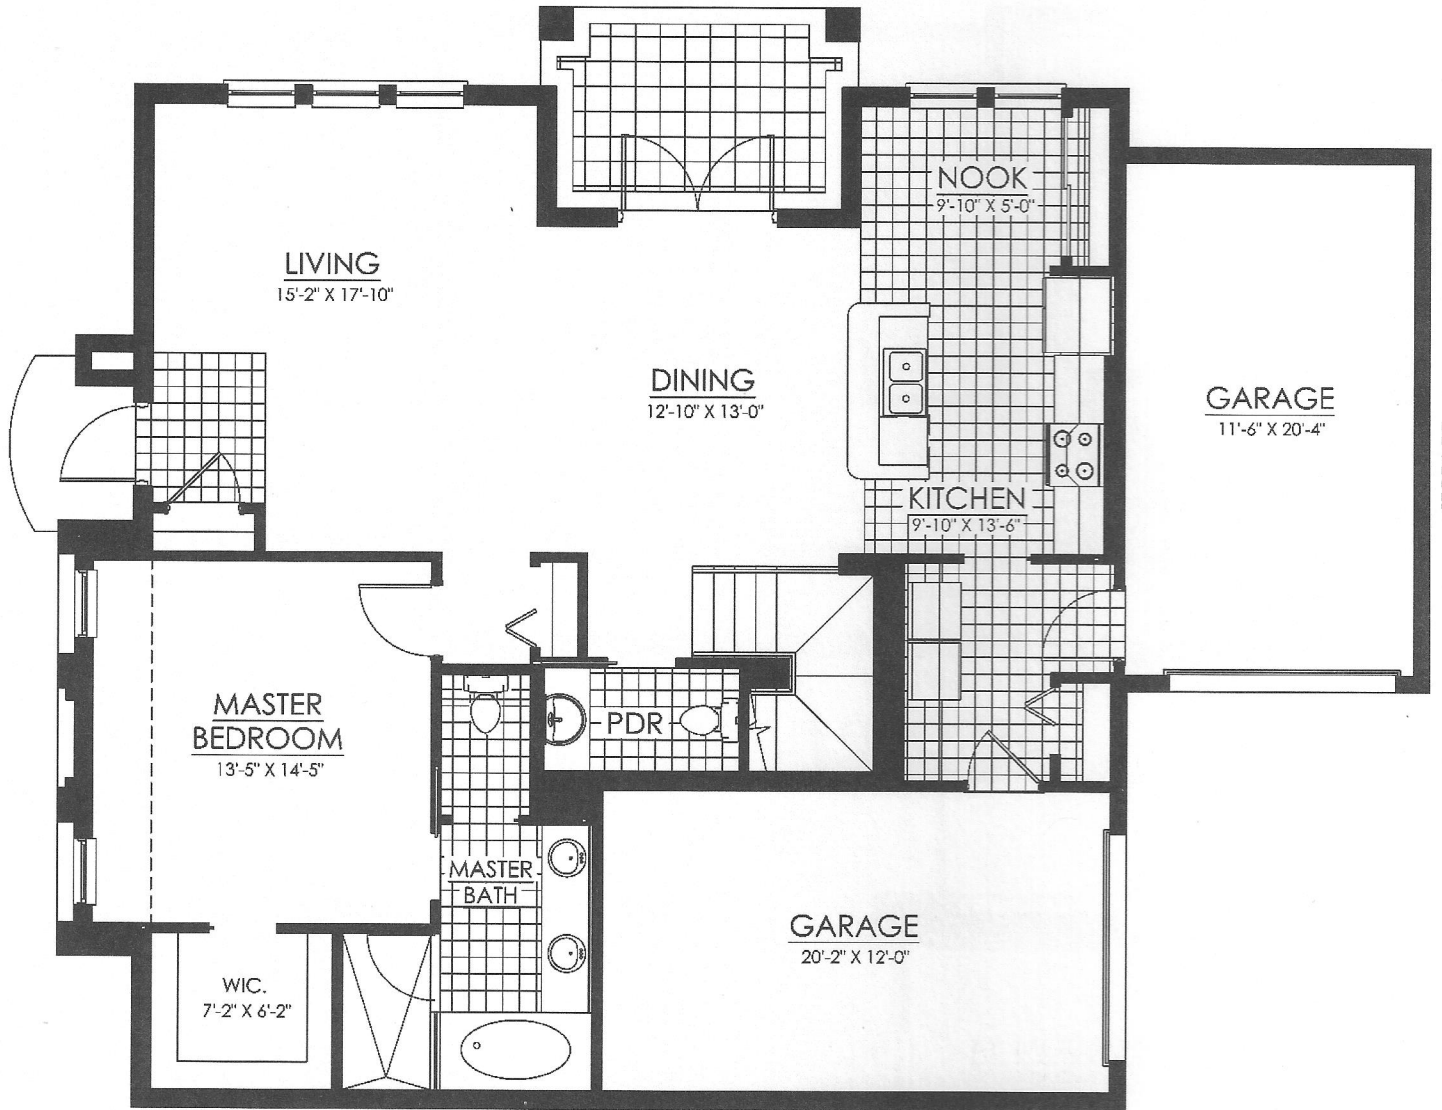

SECOND FLOOR

OPT. BEDROOM #4

CASITA  
**ESCONDIDO**

LIVING AREA: 2,080 SQ. FT.

GROUND FLOOR