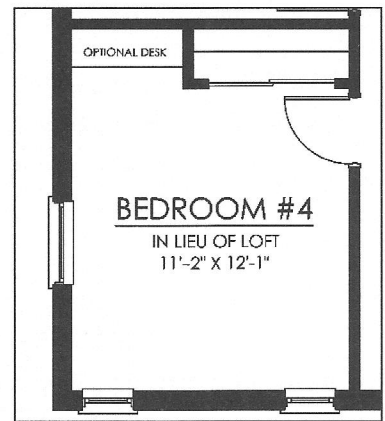

SECOND FLOOR

OPT. BEDROOM #4

CASITA  
**ESCONDIDO**

LIVING AREA: 2,080 SQ. FT.

GROUND FLOOR