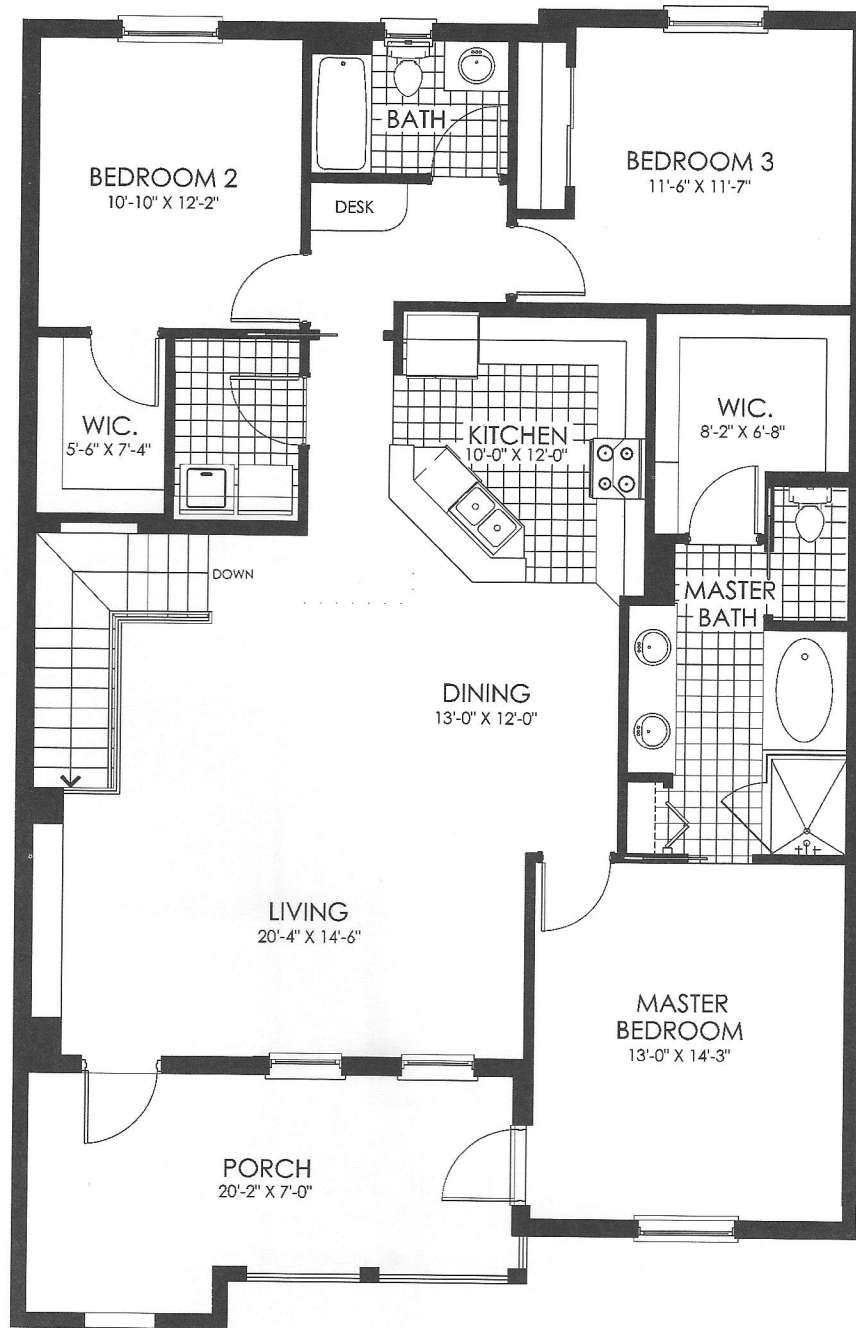

GROUND FLOOR

FLAT

SAN PABLO

LIVING AREA: 1,770 SQ. FT.

SECOND FLOOR